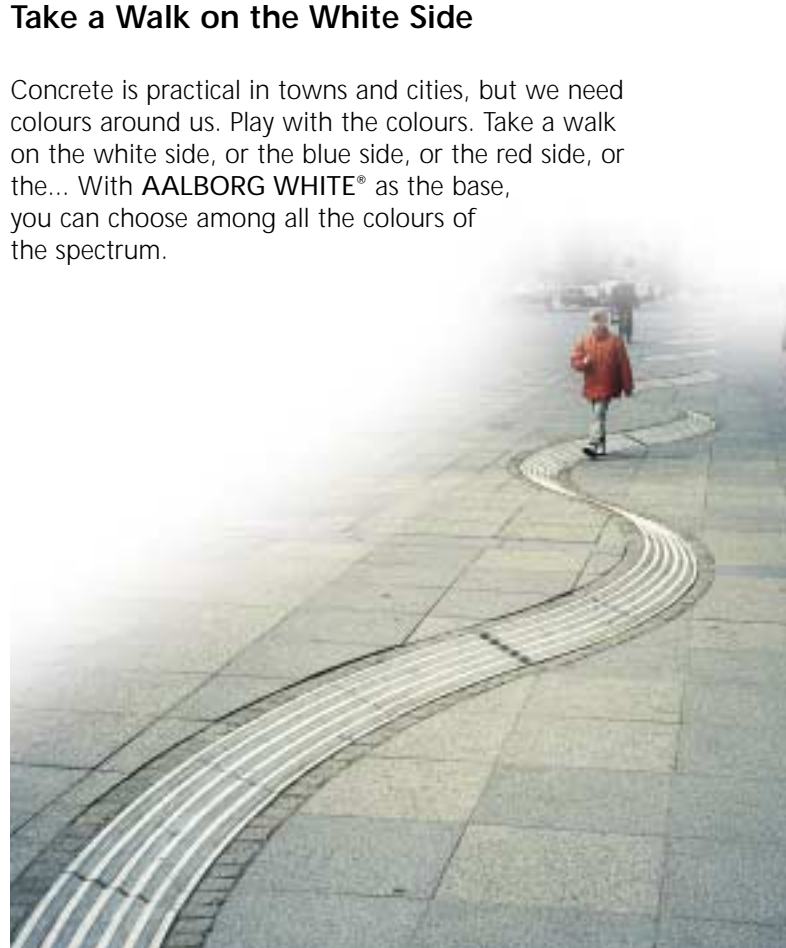

AALBORG WHITE®

Take a Walk on the White Side

Concrete is practical in towns and cities, but we need colours around us. Play with the colours. Take a walk on the white side, or the blue side, or the red side, or the... With AALBORG WHITE® as the base, you can choose among all the colours of the spectrum.

Top left, top right and bottom left: Towns in Denmark
Bottom right: White concrete bench, Sweden

Who won the race to the white concrete bench? They all did.
And now they are waiting for their ice creams.